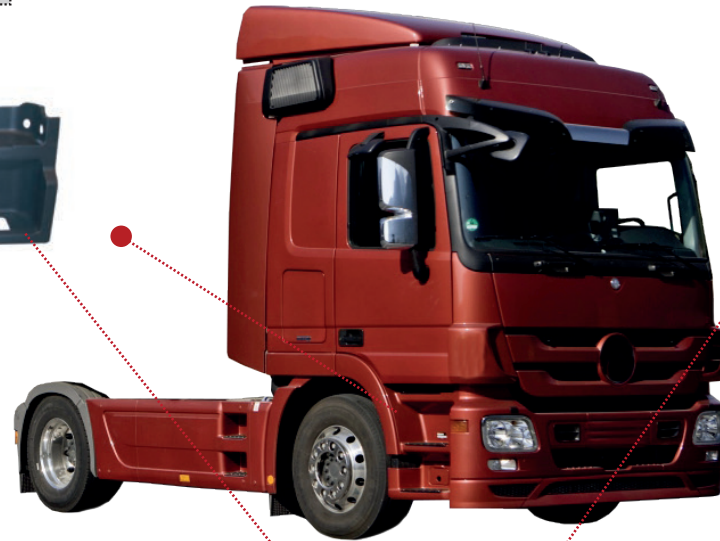

Kahveci Otomotiv
EURO TRUCK BODY PARTS

KAHVECİ REF.
OEM REF.

CABIN & BODY PARTS

SUITABLE FOR **MERCEDES**

22
ACTROS MP3

22