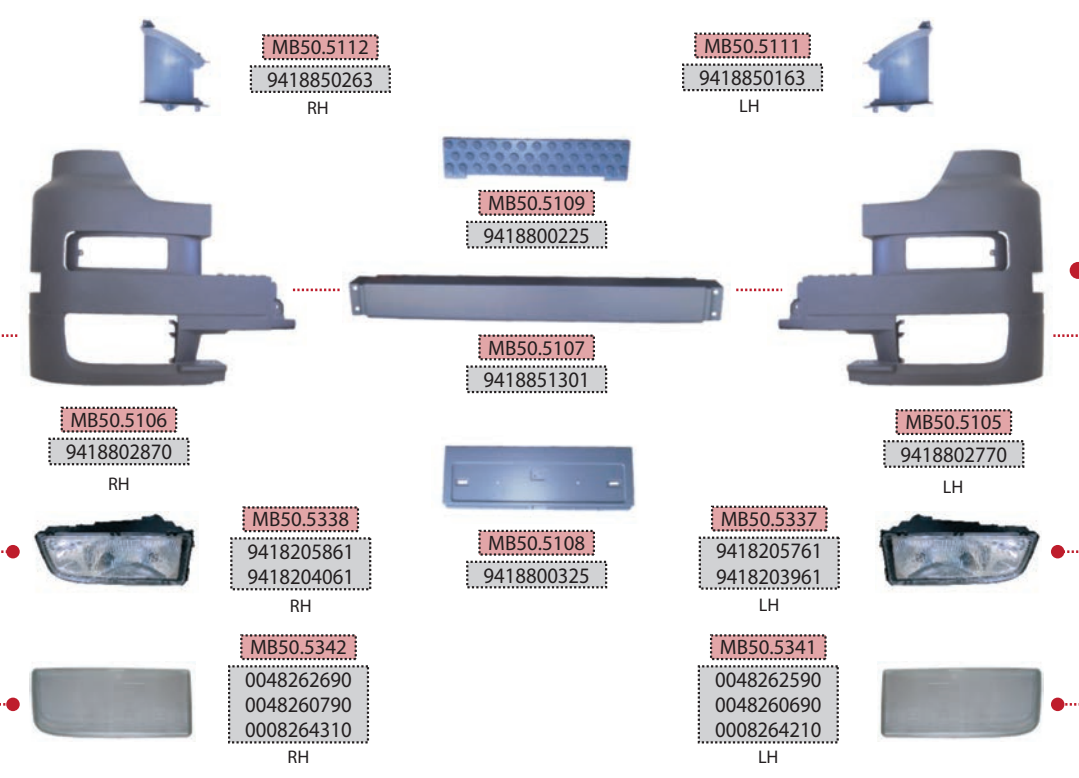

KAHVECI REF.  
OEM REF.

**CABIN & BODY PARTS**

SUITABLE FOR **MERCEDES**

**ACTROS MP1 MEGA**

**59**

**59**

**Kahveci Otomotiv**  
EURO TRUCK BODY PARTS

KAHVECI REF.  
OEM REF.