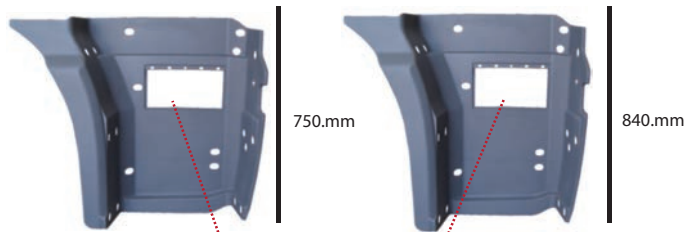

Kahveci Otomotiv
EURO TRUCK BODY PARTS

KAHVECI REF.
OEM REF.

CABIN & BODY PARTS

SUITABLE FOR **MERCEDES**

ACTROS MP1

53

MB50.5382
9416600401
9416660401
RH

MB50.5022
9416600301
9416600101
RH