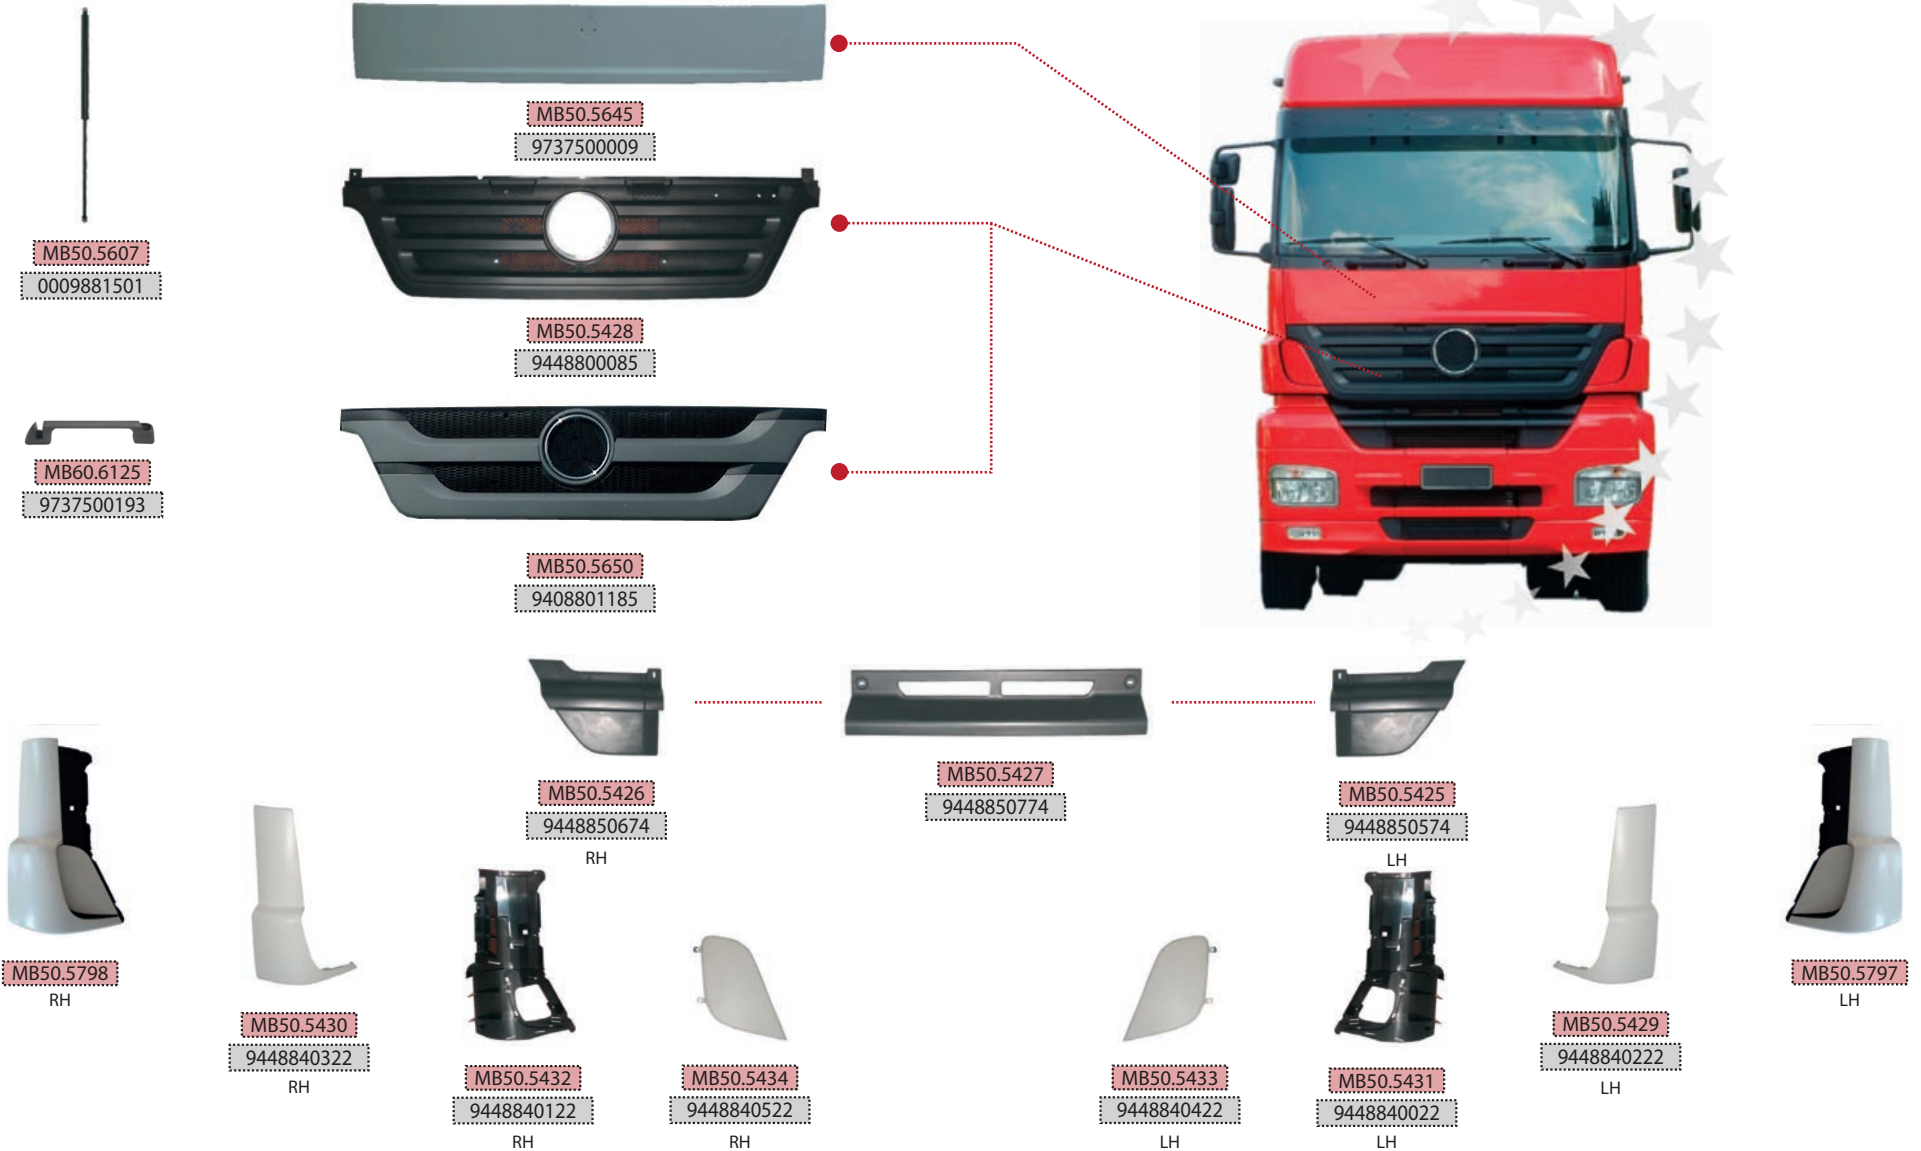

Kahveci Otomotiv
EURO TRUCK BODY PARTS

KAHVECI REF.
OEM REF.

CABIN & BODY PARTS

SUITABLE FOR **MERCEDES**

AXOR VERSION 2

64

MB50.5607
0009881501

MB50.5645
9737500009

MB50.5428
9448800085

MB60.6125
9737500193

MB50.5650
9408801185

MB50.5426
9448850674
RH

MB50.5427
9448850774

MB50.5425
9448850574
LH

MB50.5798
RH

MB50.5430
9448840322
RH

MB50.5432
9448840122
RH

MB50.5434
9448840522
RH

MB50.5433
9448840422
LH

MB50.5431
9448840022
LH

MB50.5429
9448840222
LH

MB50.5797
LH

64