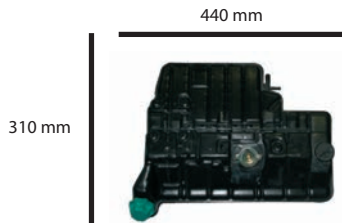

310 mm

MB50.5578

0005002249

440 mm