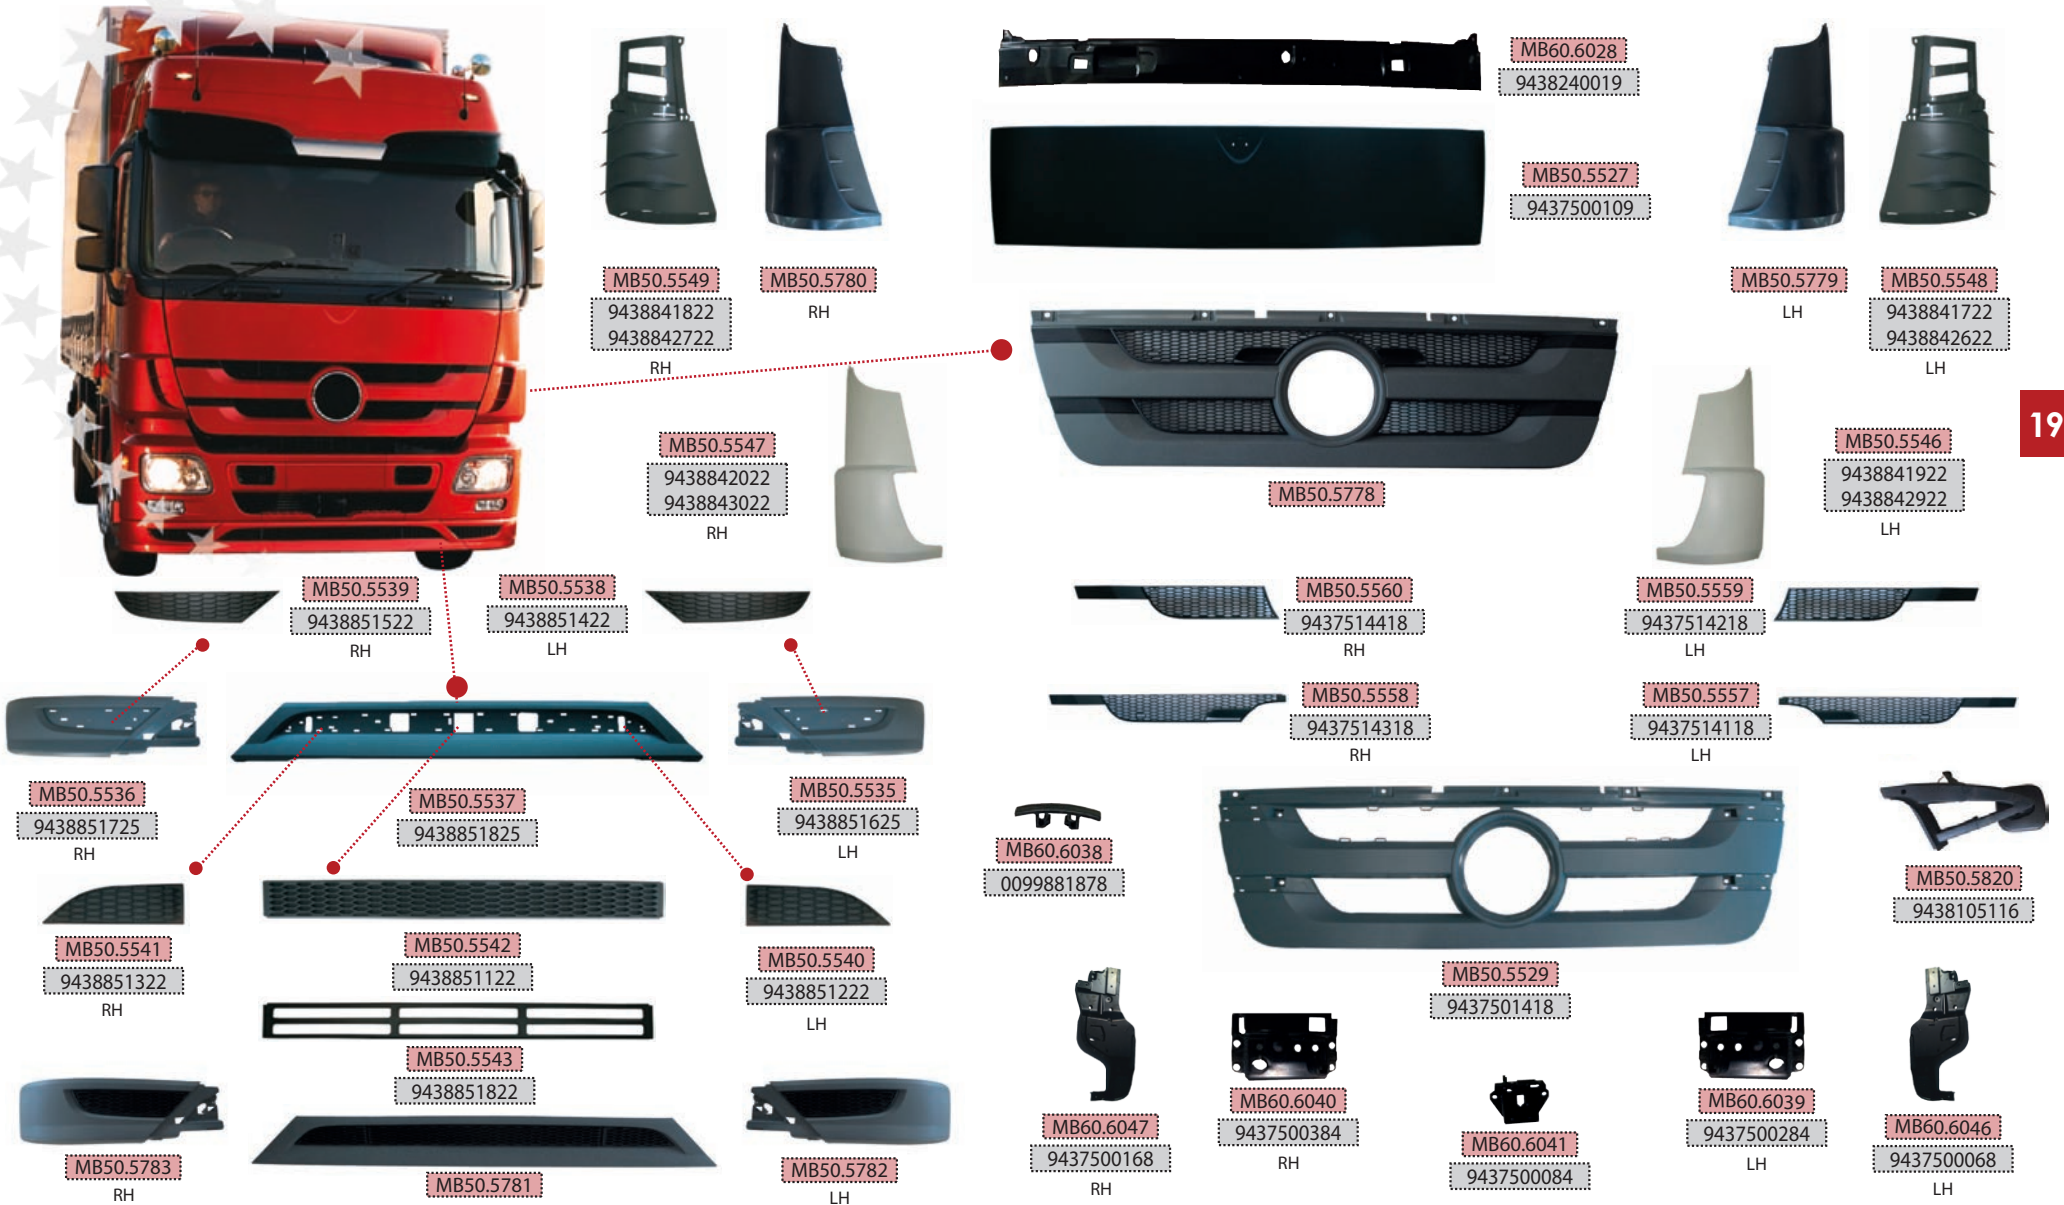

Kahveci Otomotiv
EURO TRUCK BODY PARTS

KAHVECI REF.
OEM REF.

CABIN & BODY PARTS

SUITABLE FOR MERCEDES

19
ACTROS MP3

19

ORIGINAL PART NUMBERS MENTIONED ONLY FOR DESCRIPTION

www.kahveci.com.tr / kahveci@kahveci.com.tr / +90 332 239 14 00