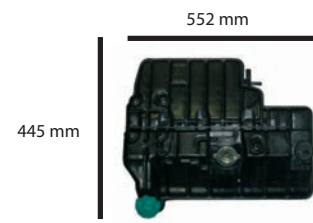

MB50.5578

0005002249

440 mm

445 mm

MB50.5577

0005002149

552 mm

**88 CABIN 649 OLD-NEW 1844**