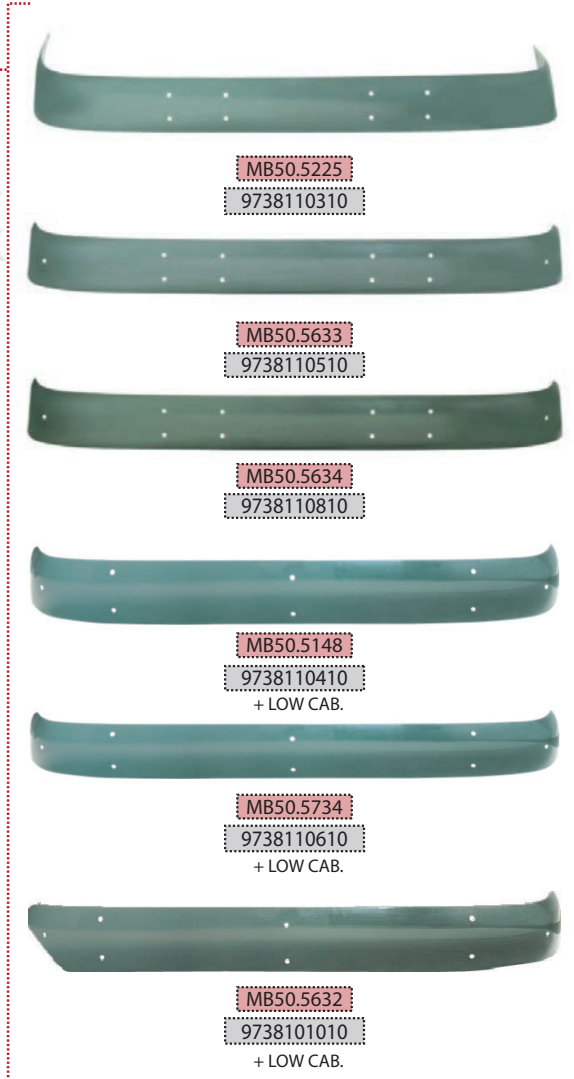

Kahveci Otomotiv
EURO TRUCK BODY PARTS

KAHVECİ REF.
OEM REF.

CABIN & BODY PARTS

SUITABLE FOR MERCEDES

AXOR VERSION 1
72

72