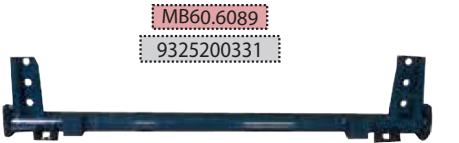

MB60.6089
9325200331